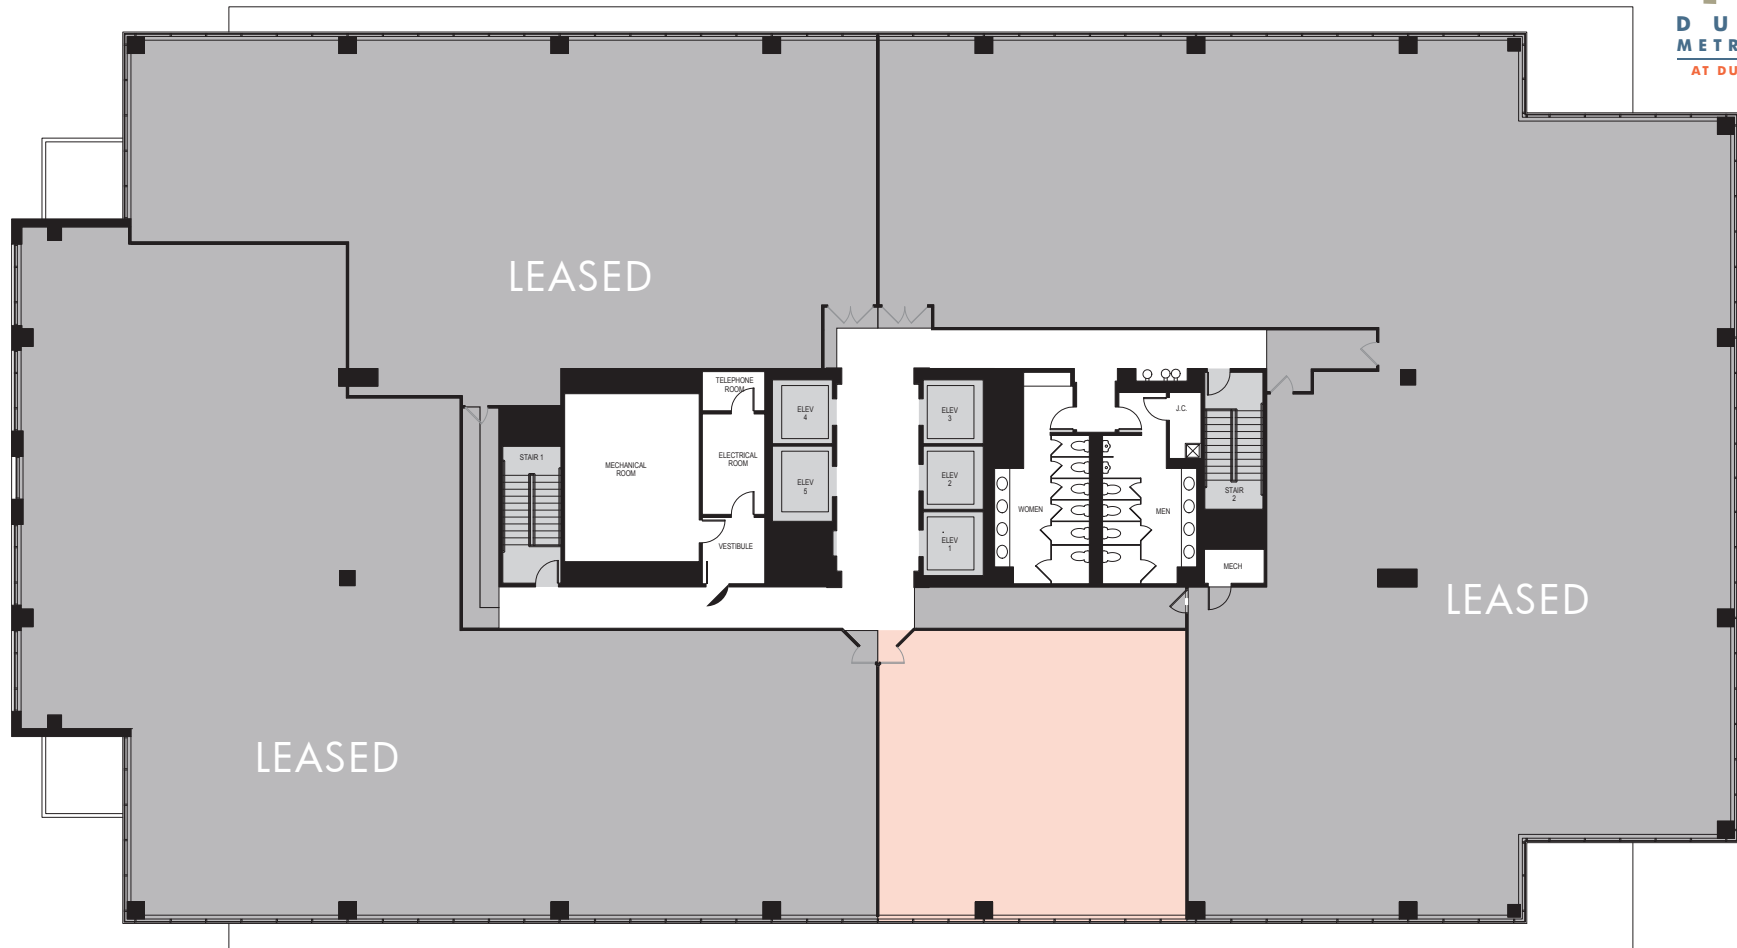

SUITE 1175 - 2,181 SF

JWharton@mondayre.com
703.284.0216

DYener@mondayre.com
703.284.0206

Spencer Stouffer
Tim Summers
Scott Goldberg
Caroline Collins
+1 703 448 1200
cushmanwakefield.com