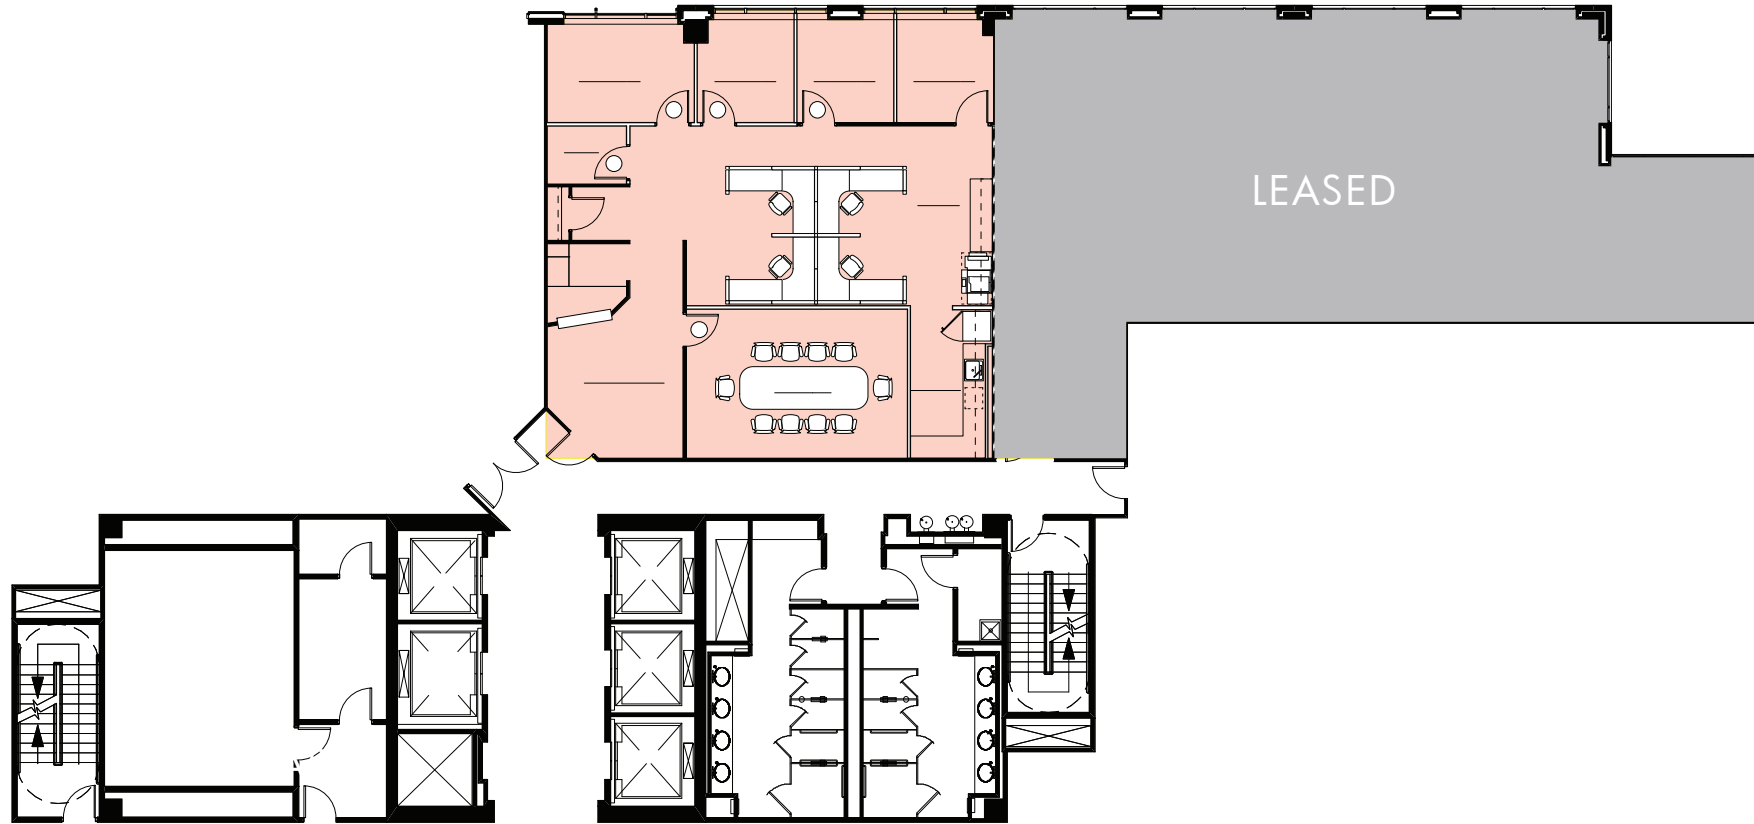

SUITE 430 - 2,118 SF

JWharton@mondayre.com
703.284.0216

DYener@mondayre.com
703.284.0206

Spencer Stouffer
Tim Summers
Scott Goldberg
Caroline Collins
+1 703 448 1200
cushmanwakefield.com