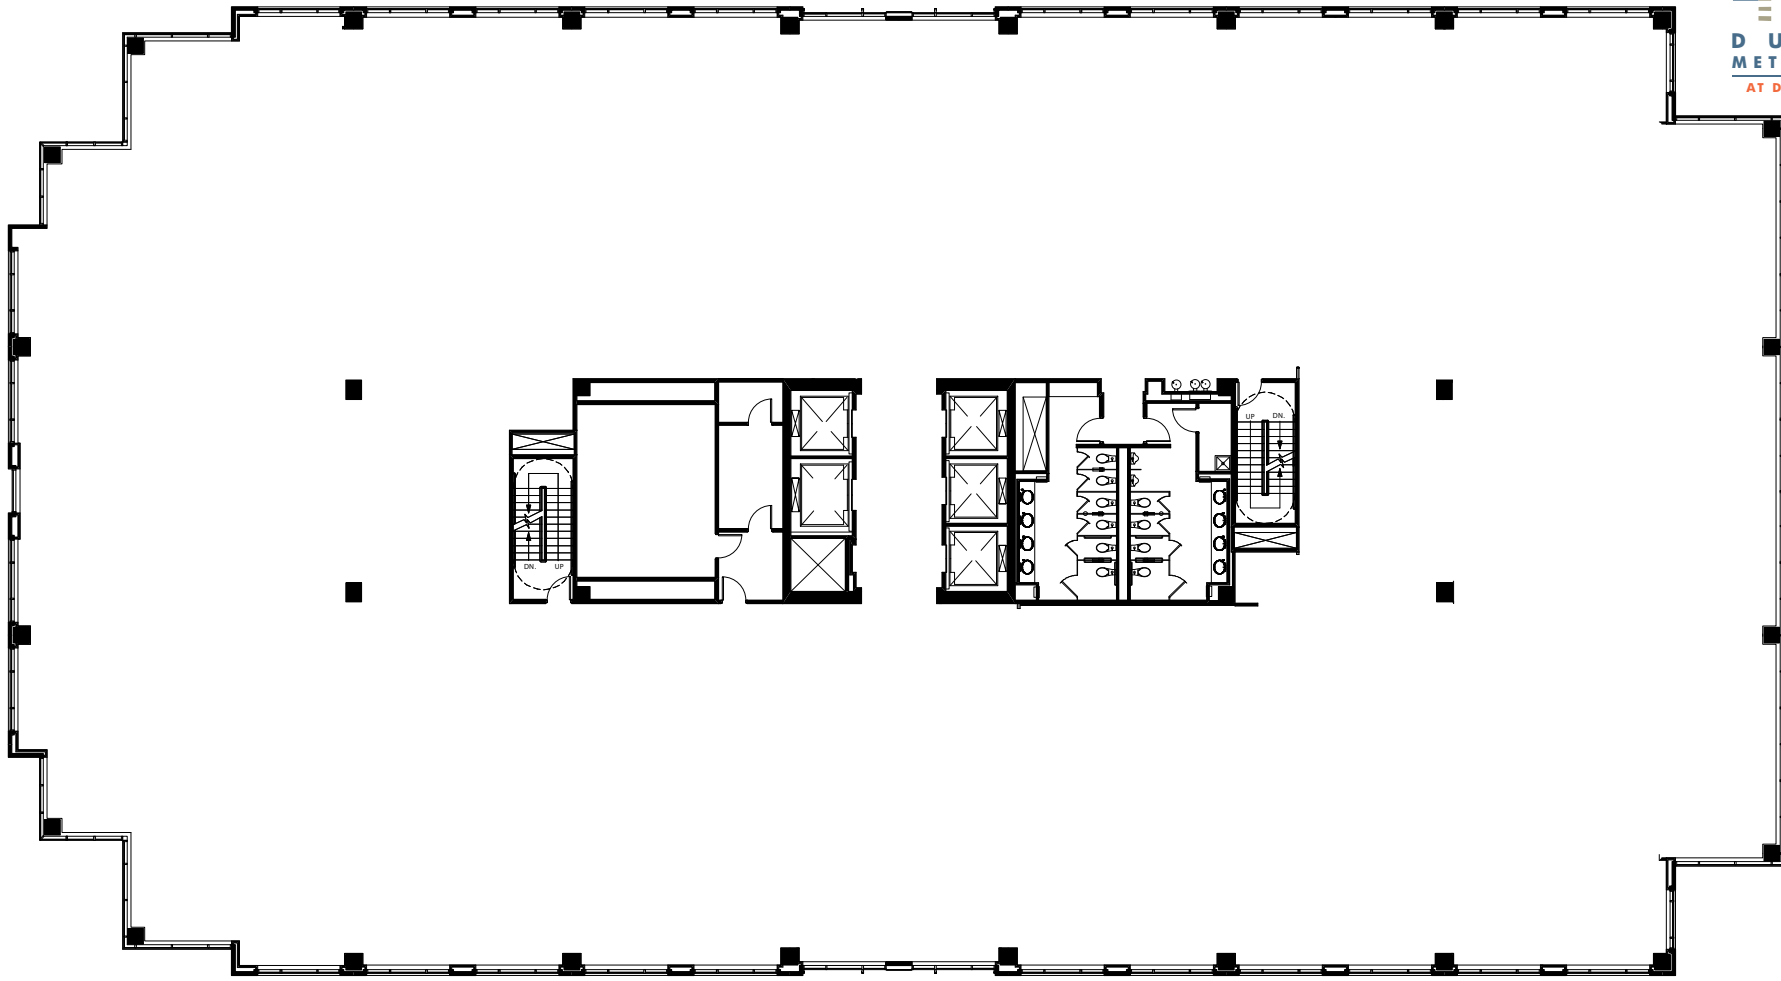

# TYPICAL FLOOR PLAN

JWharton@mondayre.com  
703.284.0216

DYener@mondayre.com  
703.284.0206

Spencer Stouffer  
Tim Summers  
Scott Goldberg  
Caroline Collins  
+1 703 448 1200  
cushmanwakefield.com