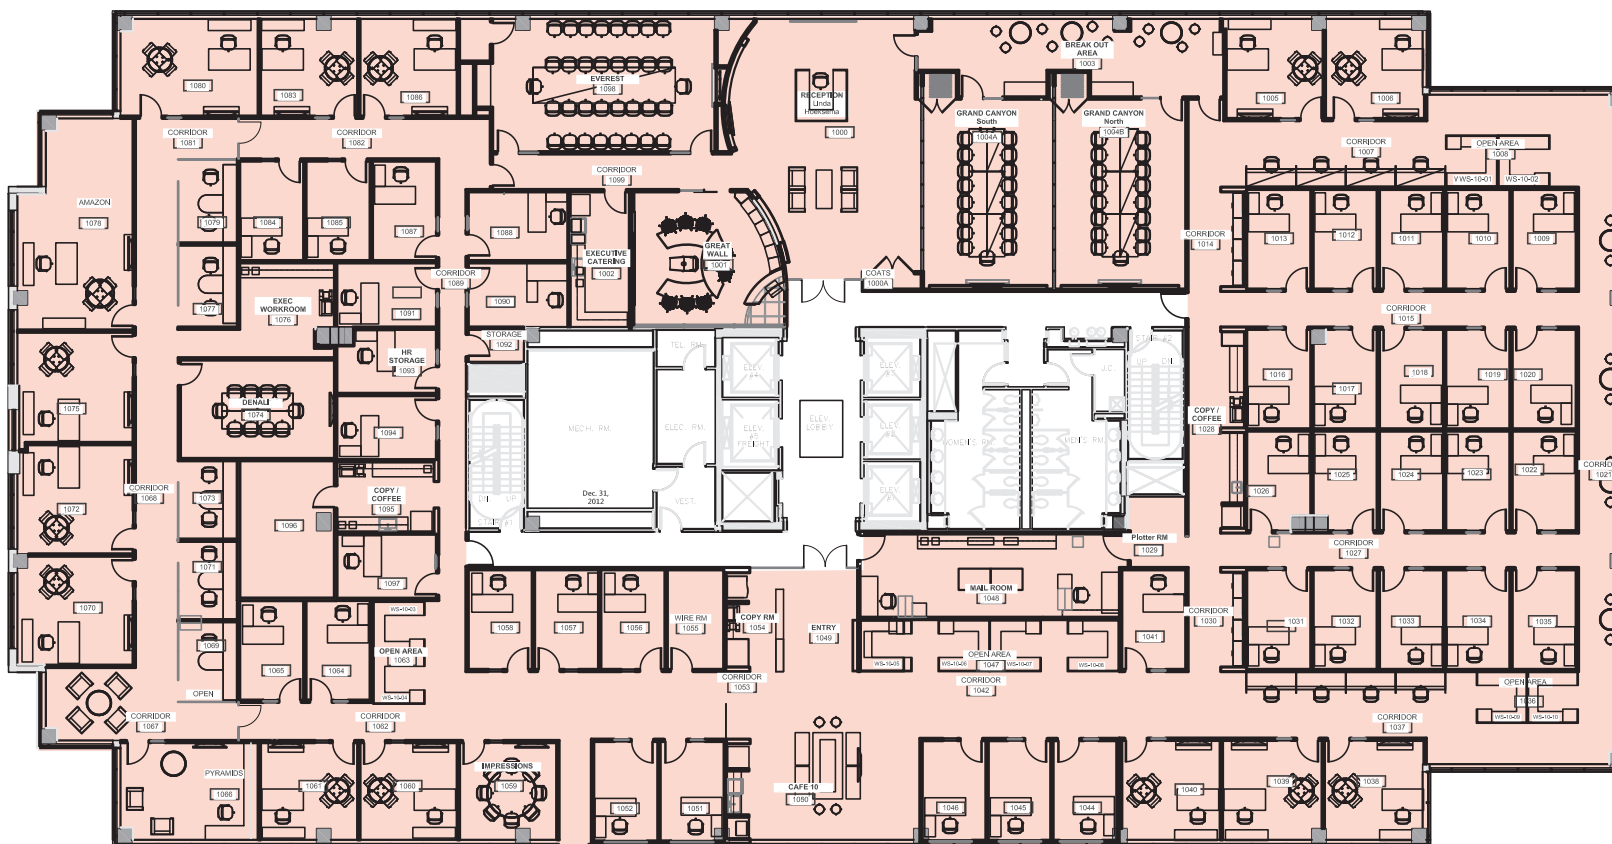

# 10<sup>TH</sup> FLOOR - 26,922 SF

Spencer R. Stouffer | Tim J. Summers | Scott J. Goldberg | Ike C. Nwadbia  
+1 703 770 3400 | [cushmanwakefield.com](http://cushmanwakefield.com)