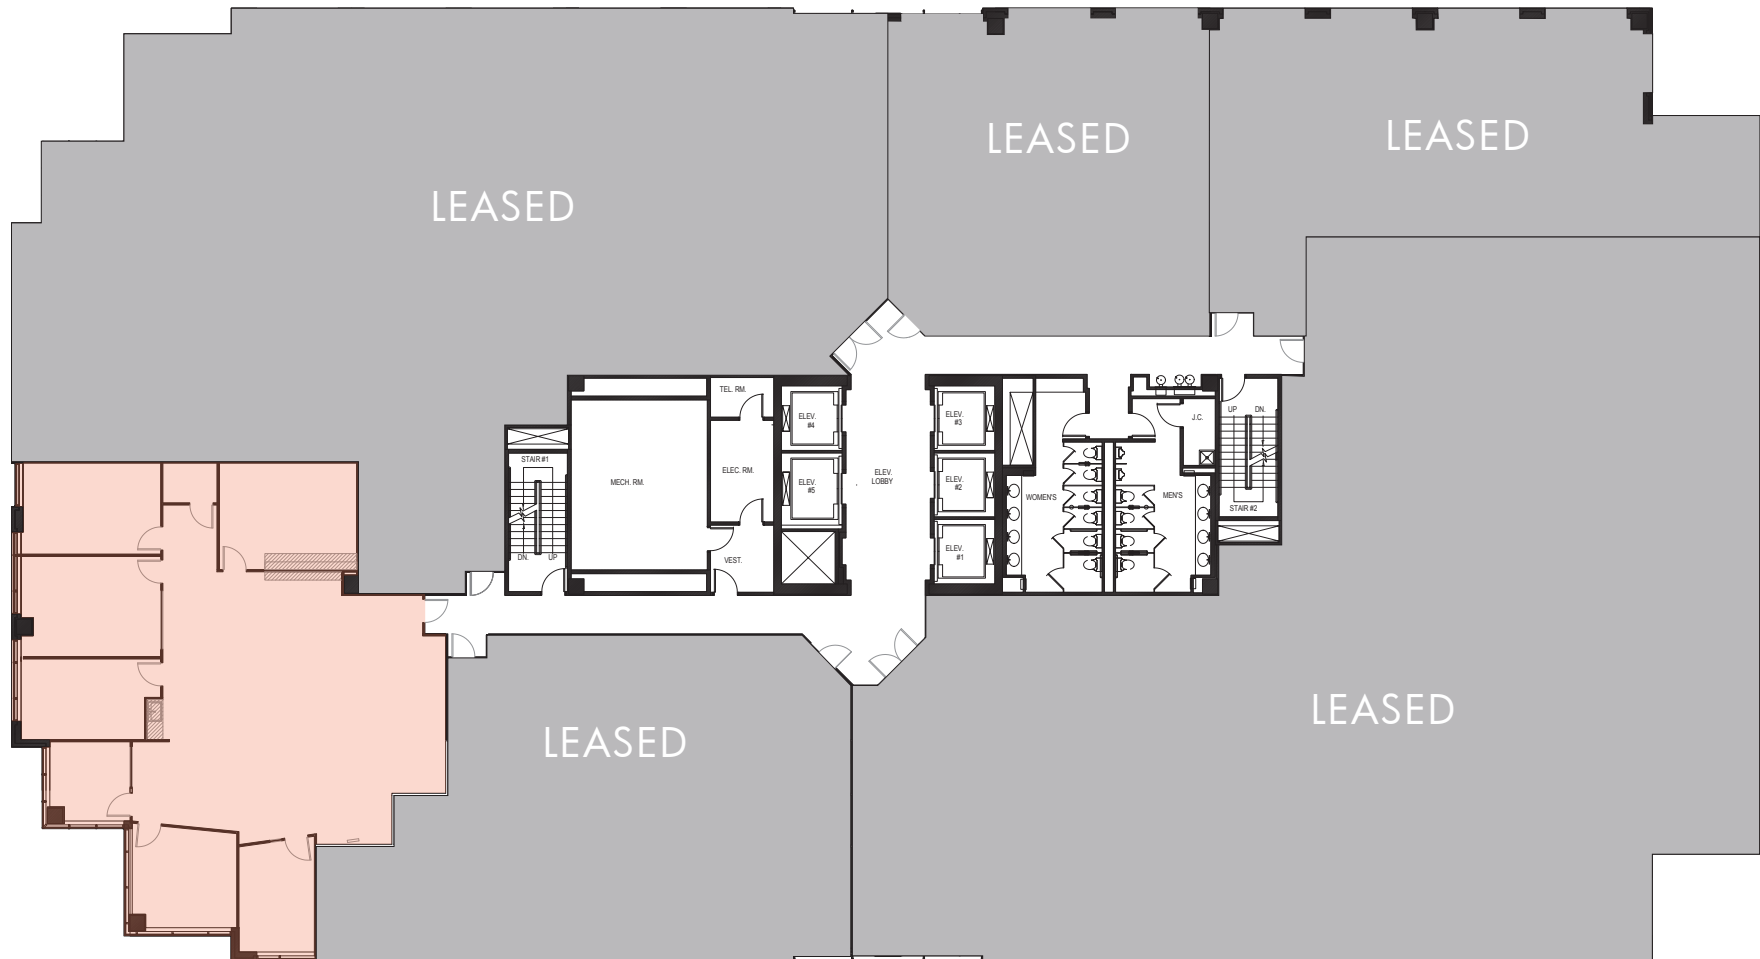

# 4<sup>TH</sup> FLOOR

Suite 475 - 3,391 sf

Spencer Stouffer | Tim Summers | Scott Goldberg | Ike Nwadibia  
+1 703 448 1200 | [cushmanwakefield.com](http://cushmanwakefield.com)